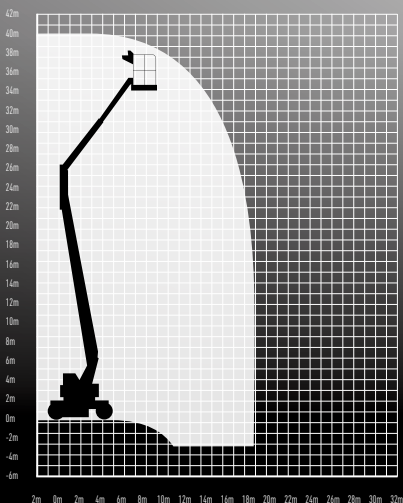

TO HIRE OR FOR MORE INFORMATION CALL:

0800 085 3709

1250AJP

ARTICULATED
DIESEL BOOM LIFT **3b**

WORKING HEIGHT **40.30M**

4X4 **✓**

PLATFORM HEIGHT **38.30M**

HEIGHT **3.05M**

MAX HOR. OUTREACH **19.25M**

WEIGHT **21,000KG**

LIFT CAPACITY **230KG**

MANUFACTURER **JLG**

WIDTH **2.49M**

CLICK ON
AERIALPLATFORMS.CO.UK
FOR OUR FULL TECHNICAL
DETAILS ON ALL OUR MACHINES

SUPER BOOM LICENSE/ HANDOVER REQUIRED