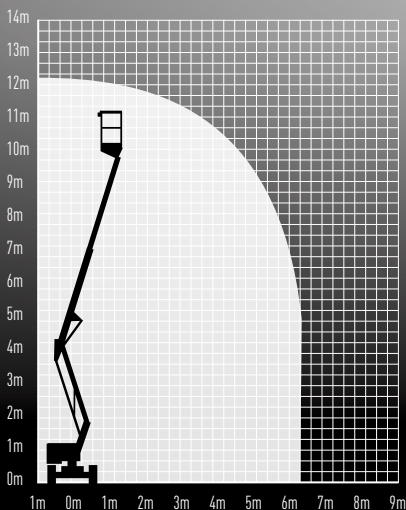

TO HIRE OR FOR MORE INFORMATION CALL:

0800 085 3709

HR12NB 4X4

ARTICULATED BI-ENERGY
BOOM LIFT

3b

WORKING HEIGHT 12.20M

WIDTH 1.60M

PLATFORM HEIGHT 10.20M

HEIGHT 1.95M

MAX HOR. OUTREACH 6.10M

WEIGHT 3,330KG

LIFT CAPACITY 200KG

MANUFACTURER *niftylift*

CLICK ON
AERIALPLATFORMS.CO.UK
FOR OUR FULL TECHNICAL
DETAILS ON ALL OUR MACHINES