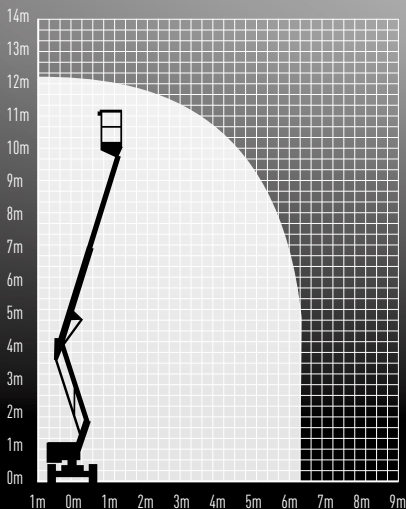

TO HIRE OR FOR MORE INFORMATION CALL:

0800 085 3709

HR12NB

ARTICULATED BI-ENERGY
BOOM LIFT **3b**

WORKING HEIGHT 12.20M

WIDTH 1.50M

PLATFORM HEIGHT 10.20M

HEIGHT 1.90M

MAX HOR. OUTREACH 6.10M

WEIGHT 3,100KG

LIFT CAPACITY 200KG

MANUFACTURER *niftylift*

CLICK ON
AERIALPLATFORMS.CO.UK
FOR OUR FULL TECHNICAL
DETAILS ON ALL OUR MACHINES