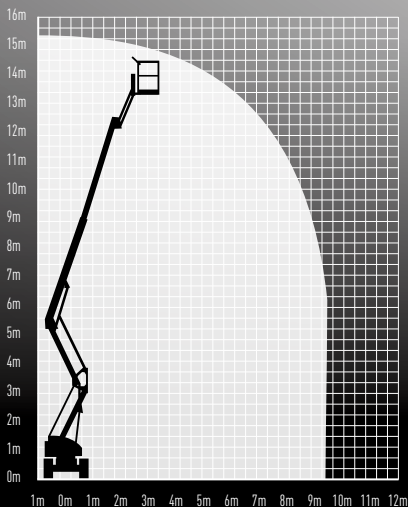

TO HIRE OR FOR MORE INFORMATION CALL:

0800 085 3709

HR15N

ARTICULATED BI-ENERGY
BOOM LIFT

3b

WORKING HEIGHT 15.50M

WIDTH 1.50M

PLATFORM HEIGHT 13.50M

HEIGHT STOWED 2.10M

MAX HOR. OUTREACH 9.70M

WEIGHT 7,250KG

FLYBOOM 150°

MANUFACTURER *niftylift*

LIFT CAPACITY 225KG

CLICK ON
AERIALPLATFORMS.CO.UK
FOR OUR FULL TECHNICAL
DETAILS ON ALL OUR MACHINES