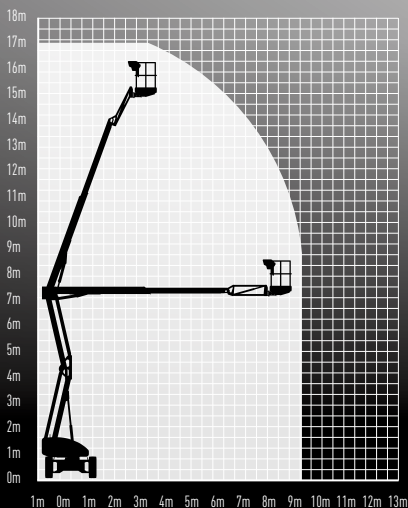

# HR17 4x4

ARTICULATED BI-ENERGY  
BOOM LIFT

3b

WORKING HEIGHT 17.2M

WIDTH 2.00M

PLATFORM HEIGHT 15.2M

HEIGHT 2.10M

MAX HOR. OUTREACH 9.40M

WEIGHT 5,000KG

LIFT CAPACITY 225KG

MANUFACTURER *niftylift*

CLICK ON  
[AERIALPLATFORMS.CO.UK](http://AERIALPLATFORMS.CO.UK)  
FOR OUR FULL TECHNICAL  
DETAILS ON ALL OUR MACHINES