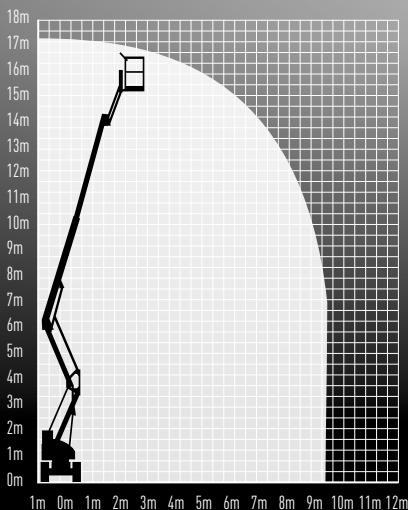

TO HIRE OR FOR MORE INFORMATION CALL:

0800 085 3709

HR17N

ARTICULATED BI-ENERGY
BOOM LIFT

3b

WORKING HEIGHT 17.00M

WIDTH 1.50M

PLATFORM HEIGHT 15.00M

HEIGHT 2.10M

MAX HOR. OUTREACH 9.70M

WEIGHT 7,650KG

LIFT CAPACITY 225KG

MANUFACTURER *niftylift*

CLICK ON
AERIALPLATFORMS.CO.UK
FOR OUR FULL TECHNICAL
DETAILS ON ALL OUR MACHINES