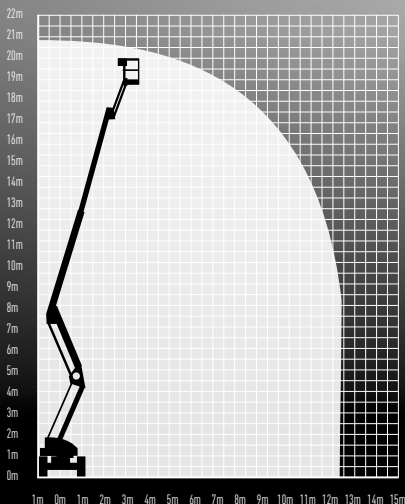

# HR21

HYBRID AWD ARTICULATED  
BI-ENERGY BOOM LIFT

3b

WORKING HEIGHT 20.80M

WIDTH 2.27M

PLATFORM HEIGHT 18.80M

HEIGHT 2.15M

MAX HOR. OUTREACH 12.80M

WEIGHT 6,500KG

LIFT CAPACITY 225KG

MANUFACTURER *niftylift*

CLICK ON  
[AERIALPLATFORMS.CO.UK](http://AERIALPLATFORMS.CO.UK)  
FOR OUR FULL TECHNICAL  
DETAILS ON ALL OUR MACHINES