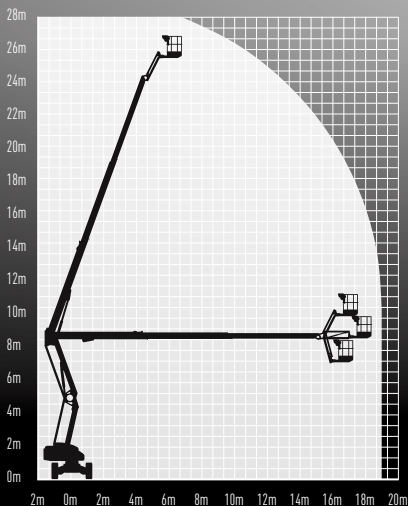

TO HIRE OR FOR MORE INFORMATION CALL:

0800 085 3709

HR28

HYBRID AWD ARTICULATED
BI-ENERGY BOOM LIFT

3b
NEW

WORKING HEIGHT 28.0M

WIDTH 2.49M

PLATFORM HEIGHT 26.0M

HEIGHT 2.70M

MAX HOR. OUTREACH 19.0M

WEIGHT 14,650KG

LIFT CAPACITY 280KG

MANUFACTURER *niftylift*

CLICK ON
AERIALPLATFORMS.CO.UK
FOR OUR FULL TECHNICAL
DETAILS ON ALL OUR MACHINES