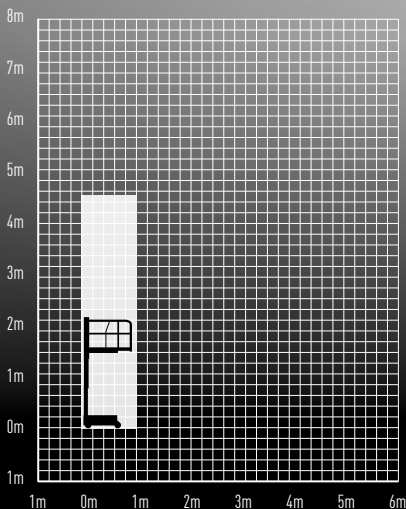

TO HIRE OR FOR MORE INFORMATION CALL:

0800 085 3709

NANO SP

SELF-PROPELLED
MAST BOOM

3a

WORKING HEIGHT 4.50M

WIDTH 0.75M

PLATFORM HEIGHT 2.50M

PLATFORM LENGTH 1.20M

HEIGHT STOWED 1.59M

WEIGHT 478KG

LIFT CAPACITY 200KG

MANUFACTURER

CLICK ON
AERIALPLATFORMS.CO.UK
FOR OUR FULL TECHNICAL
DETAILS ON ALL OUR MACHINES