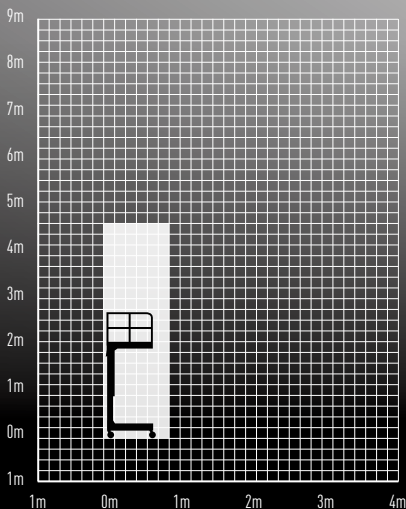

TO HIRE OR FOR MORE INFORMATION CALL:

0800 085 3709

NANO

PUSH AROUND
VERTICAL LIFT

PAV

WORKING HEIGHT 4.50M

WIDTH 0.75M

PLATFORM HEIGHT 2.50M

PLATFORM LENGTH 1.0M

HEIGHT STOWED 1.56M

WEIGHT 285KG

LIFT CAPACITY 200KG

MANUFACTURER

CLICK ON
AERIALPLATFORMS.CO.UK
FOR OUR FULL TECHNICAL
DETAILS ON ALL OUR MACHINES