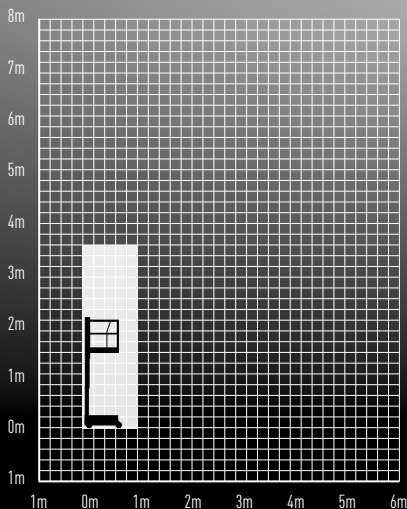

TO HIRE OR FOR MORE INFORMATION CALL:

0800 085 3709

PECO LIFT

MANUAL PUSH AROUND
VERTICAL LIFT **PAV**

WORKING HEIGHT 3.50M

WIDTH 0.75M

PLATFORM HEIGHT 1.50M

PLATFORM LENGTH 0.72M

MIN. PLATFORM HEIGHT 1.55M

WEIGHT 180KG

LIFT CAPACITY 150KG

MANUFACTURER

MANUAL

CLICK ON
AERIALPLATFORMS.CO.UK
FOR OUR FULL TECHNICAL
DETAILS ON ALL OUR MACHINES