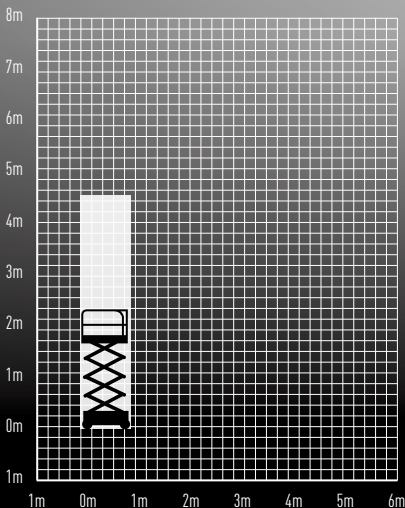

TO HIRE OR FOR MORE INFORMATION CALL:

0800 085 3709

POP UP+

PUSH AROUND
VERTICAL LIFT

PAV

WORKING HEIGHT 4.50M

WIDTH 0.70M

PLATFORM HEIGHT 2.50M

PLATFORM LENGTH 1.20M

MIN. PLATFORM HEIGHT 1.80M

WEIGHT 343KG

LIFT CAPACITY 240KG

MANUFACTURER

CLICK ON
AERIALPLATFORMS.CO.UK
FOR OUR FULL TECHNICAL
DETAILS ON ALL OUR MACHINES