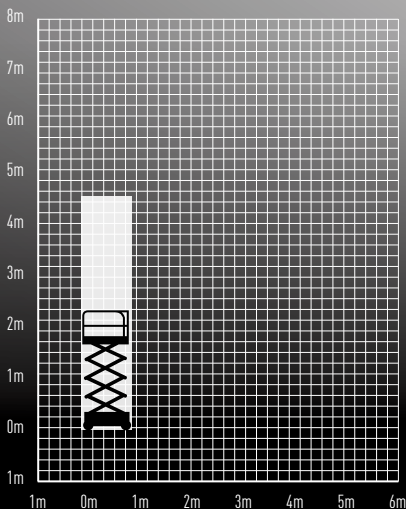

# POP UP

PUSH AROUND  
VERTICAL LIFT

PAV

WORKING HEIGHT 3.63M

WIDTH 0.70M

PLATFORM HEIGHT 1.63M

PLATFORM LENGTH 1.13M

MIN. PLATFORM HEIGHT 1.10M

WEIGHT 225KG

LIFT CAPACITY 240KG

MANUFACTURER

CLICK ON  
[AERIALPLATFORMS.CO.UK](http://AERIALPLATFORMS.CO.UK)  
FOR OUR FULL TECHNICAL  
DETAILS ON ALL OUR MACHINES