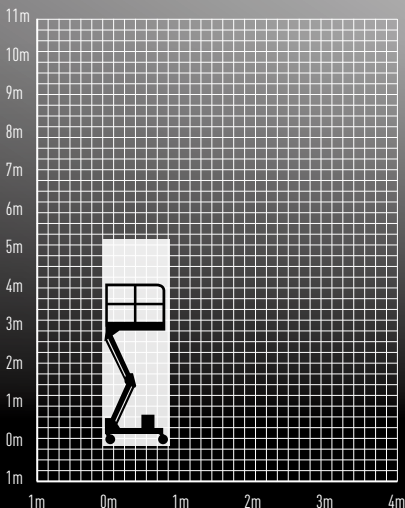

TO HIRE OR FOR MORE INFORMATION CALL:

0800 085 3709

POWER TOWER

PUSH AROUND
VERTICAL LIFT

PAV

WORKING HEIGHT

5.10M

WIDTH

0.78M

PLATFORM HEIGHT

3.10M

PLATFORM LENGTH

1.52M

HEIGHT STOWED

1.85M

WEIGHT

342KG

LIFT CAPACITY

250KG

MANUFACTURER

CLICK ON
AERIALPLATFORMS.CO.UK
FOR OUR FULL TECHNICAL
DETAILS ON ALL OUR MACHINES