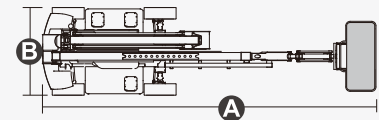

Range Of Motion

FEATURES

Standard Items

- 1.50m (4ft 11in) Jib
- Front Oscillating Axle
- Two-Wheel Steering
- Four-Wheel Drive
- Self-Leveling Platform
- 180° Left And Right Swing Platform
- Proportional Joystick Controls
- Thumb Rocker Steer
- Drive Enable
- AC Power Cord To Platform
- Tilt Alarm
- Descent Alarm
- Flash
- Horn
- Hour Meter
- Integral Integrated Special Drive Axle For Construction Machinery
- 360° Continuous Turntable Rotation
- Positive Traction Four Wheel Drive
- Platform Load Sense System
- Fault Diagnosis System
- Operator Anti-crushing Protection System
- Harsh Environment Kits
- 12V DC Auxiliary Power
- Battery 48V/375Ah
- Driving Motor 9kW 4834rpm
- Lifting Motor 13kW 1855rpm