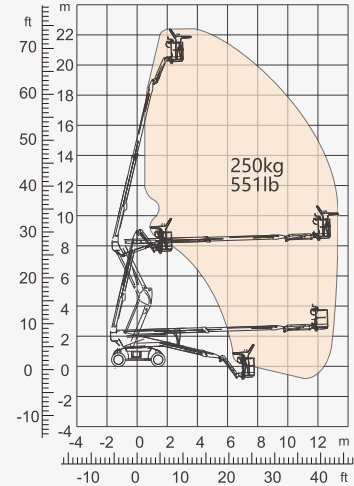

SPECIFICATIONS

Size	Metric	British
Max. Working Height	22.21m	72ft 10in
Max. Platform Height	20.21m	66ft 4in
Max. Operating Range(+0.6m)	13.32m	43ft 8in
Max. Platform Range	12.72m	41ft 9in
Overall Length(Stowed) A	9.55m	31ft 4in
Overall Length(Transport)	7.71m	25ft 4in
Overall Width(Stowed) B	2.33m	7ft 8in
Overall Height(Stowed) C	2.55m	8ft 4in
Overall Height(Transport)	2.57m	8ft 5in
Platform Size(Length×Width)	1.83m×0.79m	6ft×2ft 7in
Turntable Tailswing	0.93m	3ft 1in
Ground Clearance D	0.31m	1ft
Wheelbase E	2.30m	7ft 7in
Turning Radius(Inside/Outside)	2.92m/4.49m	9ft 7in/14ft 9in
Tyres	315/55 D20	315/55 D20
Max. Up And Over Clearance	8.13m	26ft 8in
Max. Down Probing Depth	1.77m	5ft 10in

Performance		
S.W.L	250kg	551lb
Max. Occupants	2	2
Gradeability	35%	35%
Travel Speed(Stowed)	6.0km/h	3.7mph
Travel Speed(Raised)	1.1km/h	0.7mph
Max. Working Slope	X-5°/Y-5°	X-5°/Y-5°
Turret Rotation	360°Continuous	360°Continuous
Platform Rotation	180°	180°
Jib Movement	132°	132°

Weight		
Overall Weight	9500kg	20944lb

Power		
Battery	48V/375Ah	48V/375Ah
Charger	48VDC/60A	48VDC/60A
Driving Motor	34VAC/9kW	34VAC/9kW
Lifting Motor	34VAC/13kW	34VAC/13kW
Hydraulic Tank	145L	38gal

ELECTRIC

Range Of Motion

FEATURES

Standard Items

- 1.50m (4ft 11in) Jib
- Front Oscillating Axle
- Two-Wheel Steering
- Four-Wheel Drive
- Self-Leveling Platform
- 180° Left And Right Swing Platform
- Proportional Joystick Controls
- Thumb Rocker Steer
- Drive Enable
- AC Power Cord To Platform
- Tilt Alarm
- Descent Alarm
- Flash
- Horn
- Hour Meter
- Integral Integrated Special Drive Axle For Construction Machinery
- 360° Continuous Turntable Rotation
- Positive Traction Four Wheel Drive
- Platform Load Sense System
- Fault Diagnosis System
- Operator Anti-crushing Protection System
- Harsh Environment Kits
- 12V DC Auxiliary Power
- Battery 48V/375Ah
- Driving Motor 9kW 4834rpm
- Lifting Motor 13kW 1855rpm